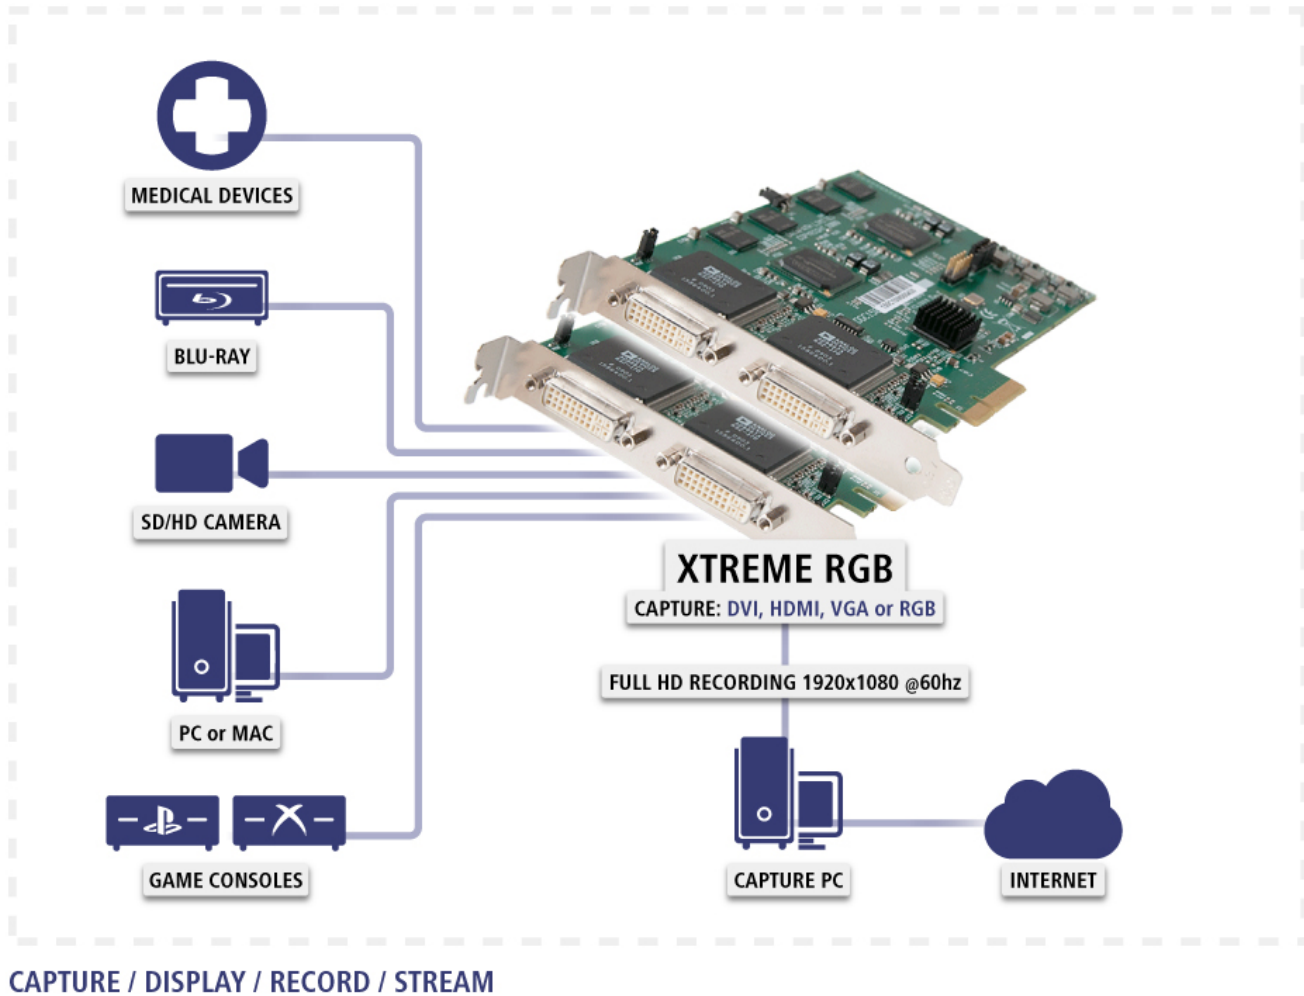

Eyepartner Releases Free HD Broadcaster Optimized for EMS XtremeRGB Capture Cards

MARATHON, FL., November 1, 2010 – Broadcasting LIVE HD video from your Desktop has been a challenge for media professionals, broadcasting networks and corporate businesses worldwide. The ability to capture and manipulate still or motion picture from digital or analog video equipment is mission-critical for many personal or business applications, including education, training, simulation, broadcasting, scientific & medical imaging, security, transportation and forensic applications. To answer this market need, Eyepartner has developed a product called “The HD Wave” that runs on off-the-shelf PC’s. With a simple to use click-and-stream interface, The HD Wave makes it easy for anyone to broadcast their content in crystal-clear High Definition. Amazingly, this broadcaster only requires a PC, a free HD Wave download and a regular broadband connected to an HD video source in order to broadcast in HD.

Eyepartner has released an optimized version for the XtremeRGB HD Capture Cards. This was done to provide an easy to use system that delivers the highest quality of broadcasting imaginable. It is possible to broadcast any video source, live or static image, to the user’s captured source such as, HD camera, Blu-Ray disk player, hard drive, satellite decoder any other video source.

The way it works is the XtremeRGB-Ex1 receives the feed from the video source which can be DVI, HDMI, VGA or Component (adapters included) and then the feed is sent to The HD Wave where it is encoded and broadcasted over the internet. All of this is done in real time and delivering an HD stream from glass to glass in under 3 seconds.